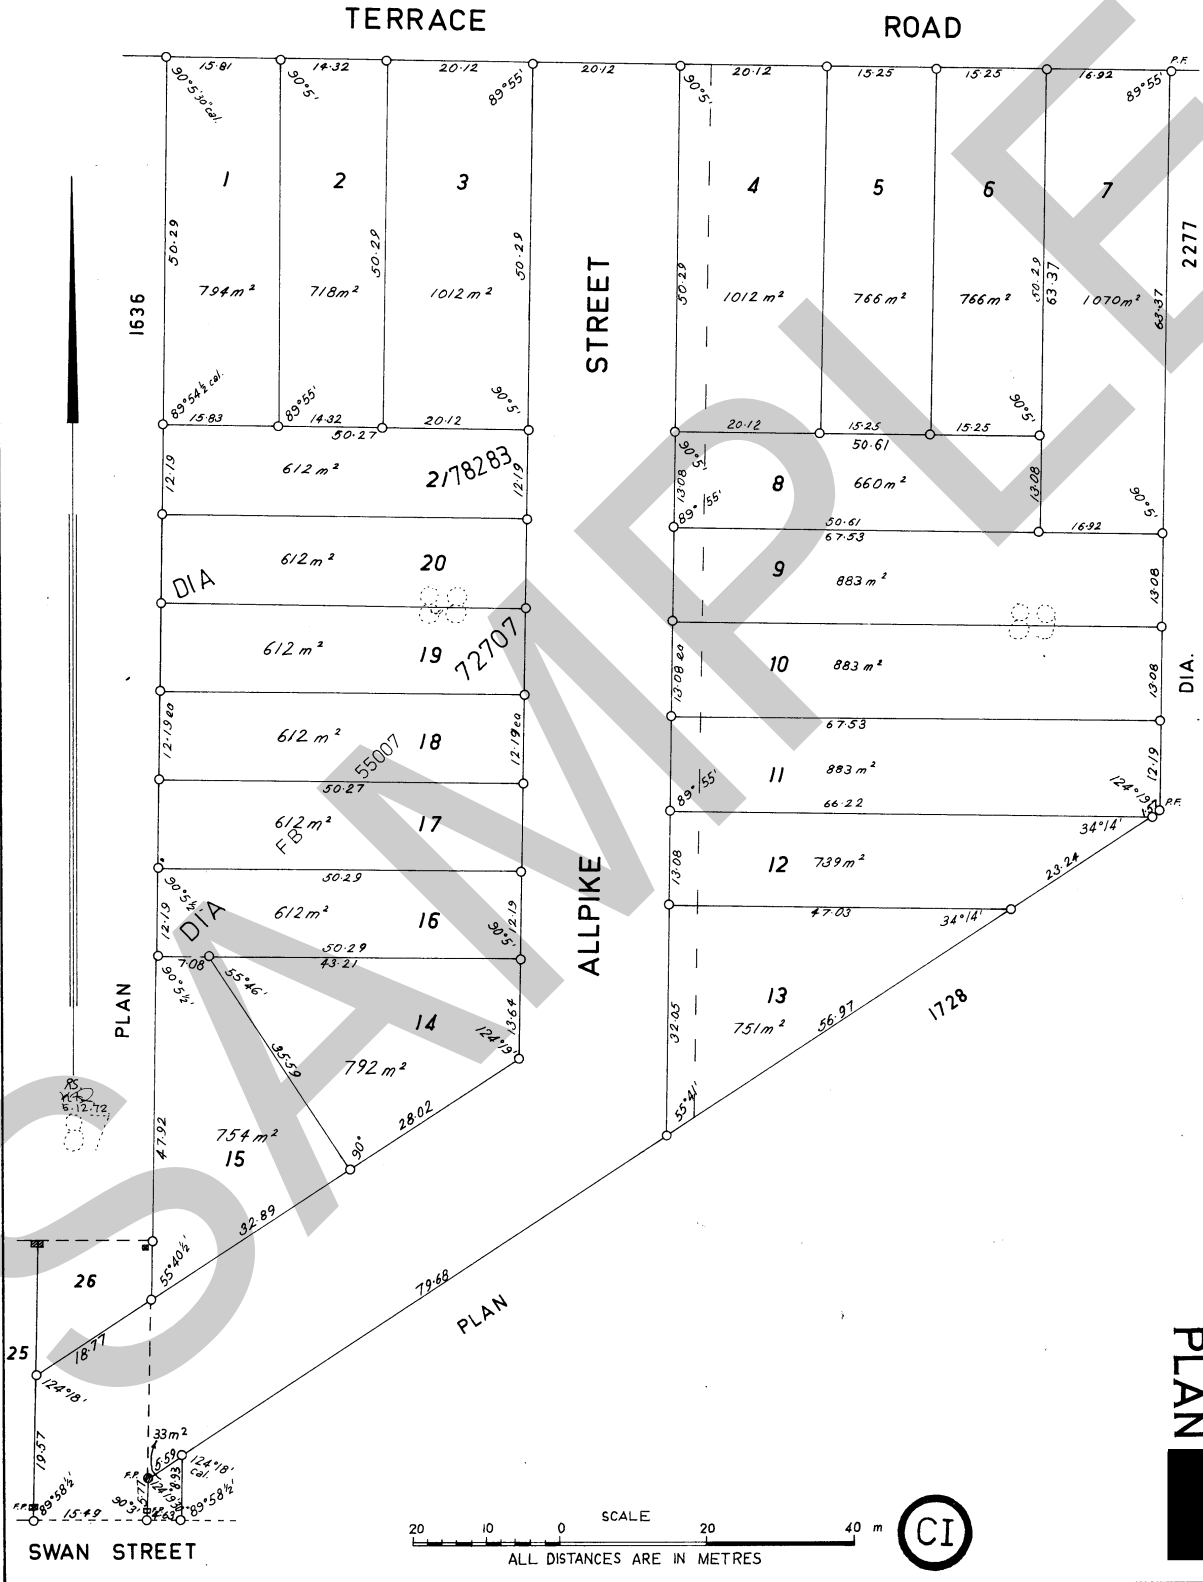

PTS GUILDFORD TOWN LOTS &

CORR. F.B. PLAN  
 INDEX PLAN PERTH 2000 20.31  
 C.T. [redacted]  
 now [redacted]

APPROVED  
 23 - 3 - 09

PLAN

# Plan 1234

<b>Lot</b>	<b>Certificate of Title</b>	<b>Lot Status</b>	<b>Part Lot</b>
1	123/45 (Cancelled)	Registered	
1	2222/333	Registered	
2	2222/333	Registered	
2	123/45 (Cancelled)	Registered	
3	2222/333	Registered	
3	123/45 (Cancelled)	Registered	
4	1111/444	Registered	
5	1111/444	Registered	
6	1111/444	Registered	
7	666/88	Registered	
8	1111/444	Registered	
9	1111/444	Registered	
10	1111/444	Registered	
11	1111/444	Registered	
12	1111/444	Registered	
13	1111/444	Registered	
14	1111/999	Registered	
15	2222/222	Registered	
16	2222/111 (Cancelled)	Retired	
17	2222/111 (Cancelled)	Retired	
18	777/55 (Cancelled)	Retired	
19	2222/33 (Cancelled)	Retired	
19	2222/334 (Cancelled)	Retired	
20	2222/335 (Cancelled)	Retired	
20	2222/33 (Cancelled)	Retired	
21	777/99 (Cancelled)	Retired	
21	2222/336 (Cancelled)	Retired	